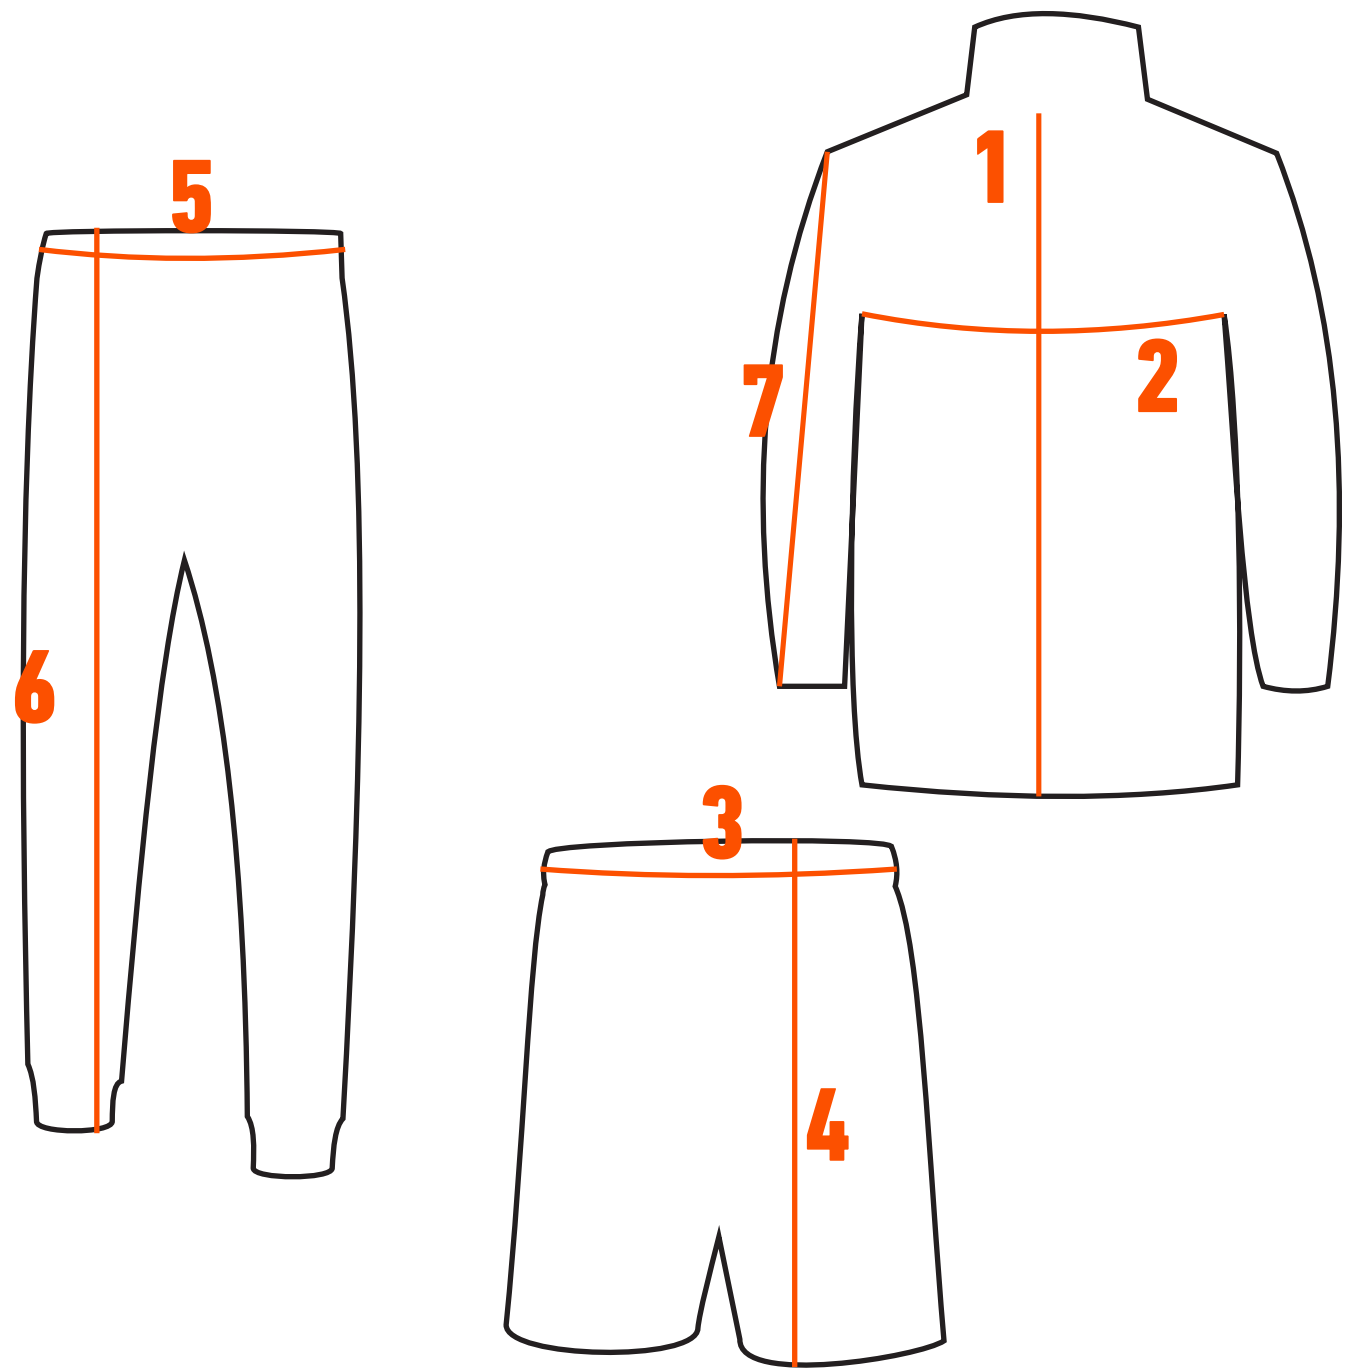

Printer Sizeguide

Torso (1)

Measure from your neck and down towards right above your hips, while standing up with a straight back.

Chest (2)

Measure around the fullest part of your chest, keeping tape firmly under your armpits and around your shoulder blades.

Waist (3)

Measure around your waist, slightly below your natural waist, where you normally wear your pants. Insert your forefinger between the tape and your body to allow ease in fit.

Hip (5)

Measure around the fullest part of your hips, inserting your forefinger between the tape and your hip to allow ease in fit.

Inseam (4 + 6)

Measure similar pant that fits you well. Measure along the inseam, from the hips to the bottom of the hem.

Sleeve (7)

Measure from the top of your shoulder down to the cuff of your sleeve, while having your arm stretched out fully.

Between sizes?

If your measurements are in between those listed in the size chart, pick the next larger size.

Hoodies/Sweatshirts							
Male	S	M	L	XL	2XL	3XL	4XL
Shirt size (1)	70 cm	72 cm	74 cm	76 cm	78 cm	81 cm	87 cm
Shirt size (2)	50 cm	53 cm	56 cm	59 cm	63 cm	67 cm	71 cm
Sleeve (7)	65,5 cm	66,5 cm	67,5 cm	68,5 cm	69,5 cm	70,5 cm	71,5 cm
Female	XS	S	M	L	XL	2XL	3XL
Shirt size (1)	62 cm	64 cm	66 cm	68 cm	70 cm	72 cm	74 cm
Shirt size (2)	43	44,6 cm	49 cm	52 cm	56 cm	60 cm	64 cm
Sleeve (7)	61,5 cm	62,5 cm	63,5 cm	64,5 cm	65,5 cm	66,5 cm	67,5 cm

T-shirts							
Male	XS	S	M	L	XL	2XL	3XL
Shirt size (1)	68 cm	70 cm	72 cm	74 cm	77 cm	80 cm	85 cm
Shirt size (2)	47 cm	50 cm	53 cm	56 cm	60 cm	64 cm	68 cm
Sleeve (7)	18 cm	19 cm	20 cm	21 cm	22 cm	23 cm	24 cm
Female	XS	S	M	L	XL	2XL	
Shirt size (1)	62 cm	64 cm	66 cm	68 cm	70 cm	72 cm	
Shirt size (2)	44 cm	46 cm	48 cm	51 cm	54 cm	57 cm	
Sleeve (7)	16 cm	16,5 cm	17 cm	17,5 cm	18 cm	18,5 cm	

Jackets							
Male	S	M	L	XL	2XL	3XL	4XL
Shirt size (1)	70 cm	72 cm	74 cm	77 cm	80 cm	83 cm	85 cm
Shirt size (2)	53 cm	56 cm	59 cm	63 cm	67 cm	71 cm	75 cm
Sleeve (7)	69 cm	70 cm	71 cm	72,5 cm	74 cm	74,5 cm	75 cm
Female	XS	S	M	L	XL	2XL	
Shirt size (1)	62 cm	63 cm	65 cm	68 cm	71 cm	74 cm	
Shirt size (2)	47 cm	50 cm	53 cm	57 cm	61 cm	65 cm	
Sleeve (7)	63 cm	64 cm	65 cm	66,5 cm	68 cm	68,5 cm